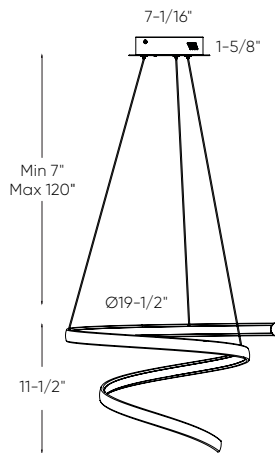

Model	Size	Watts	Delivered lumens	CRI	Color °T	Voltage
SPR20-CC	20"	30 W	1060 lm	80	2700, 3000, 3500,	120 V
SPR34-CC	34"	60 W	2370 lm		4000, 5000 K	

Specifications

Over 50,000 hours of service life
Adjustable height up to 10 feet
Switch-selectable CCT: 2700 K/3000 K/
3500 K/4000 K/5000 K
Frosted lens
Integrated dimmable driver
Suitable for damp locations
Canopy mount on 4" octagonal
junction box
Refer to website for dimmer compatibility
5-year warranty

Finish

● **BK** Black

Note

Other color °T and finishes available, but may require MOQ's and longer lead times. Please contact your DALs representative for more information.

SPR20-CC